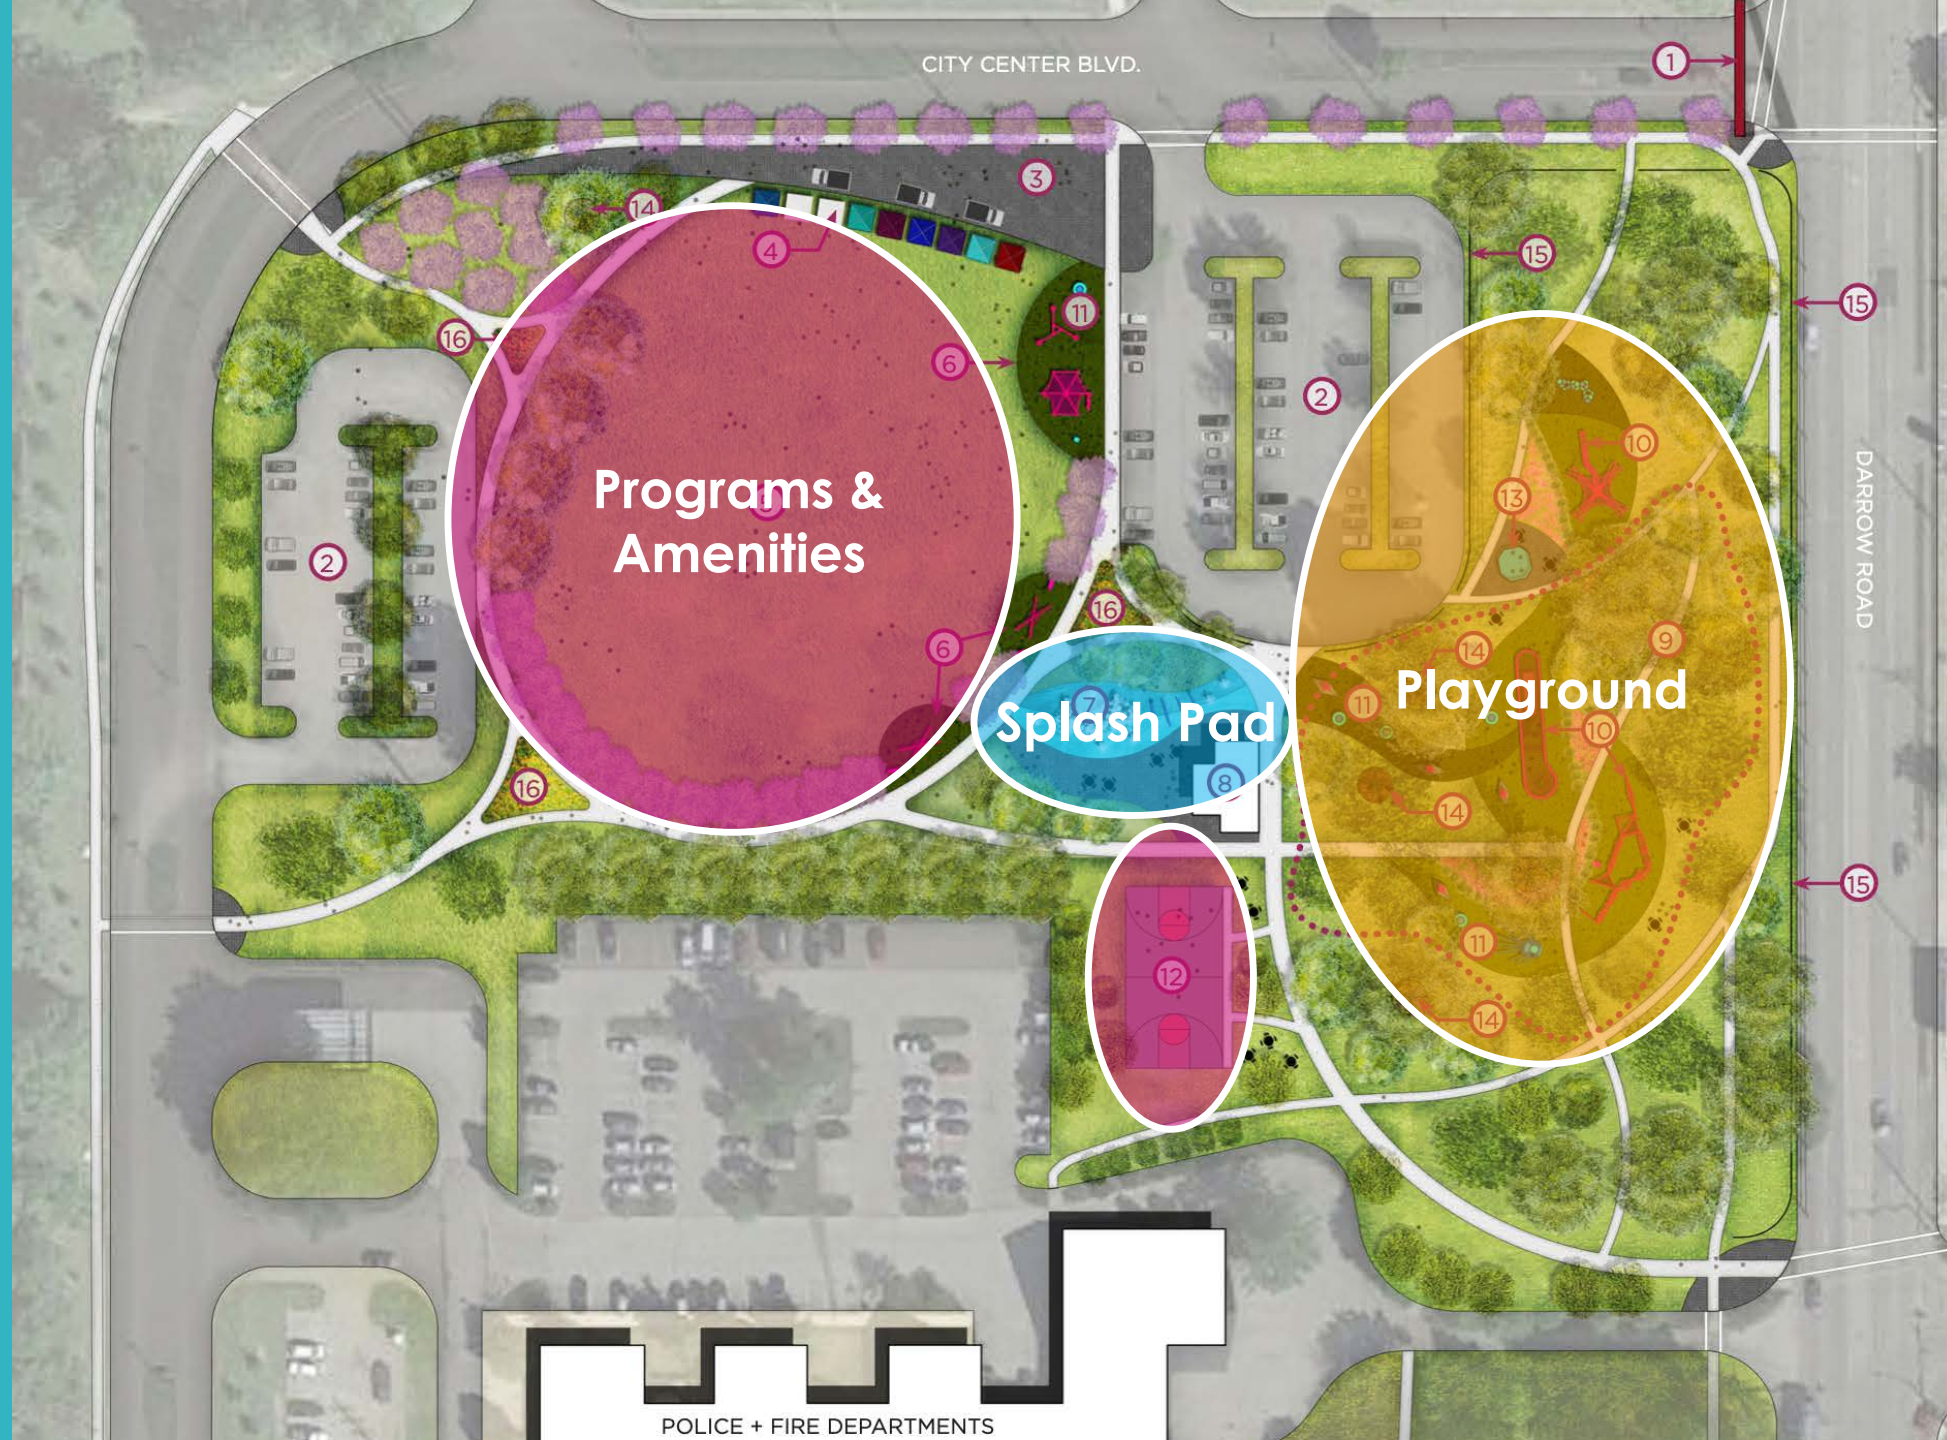

Stow City Center

Area for development.