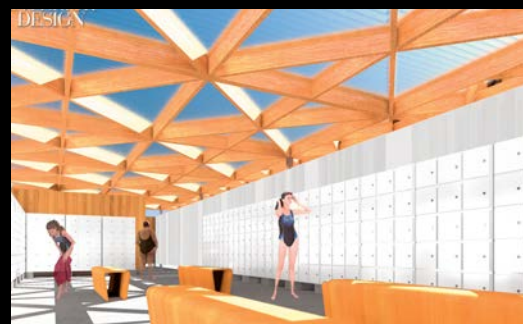

#10 Changing Rooms 4%