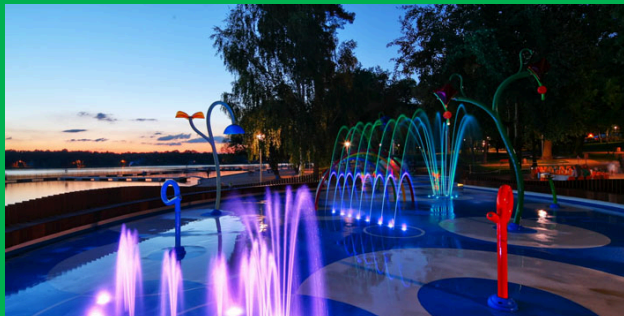

# Kid Splash Pad scores

#1 Water Playland 27%

#4 Water Cannons 9%

#5 Modern Splasher 7%

#6 Water Slide 6%

#2 Night Fountains 24%

#7 Interactive Water Pedals 6%

#8 Timed Sprinklers 3%

#9 Rain Tunnel 2%

#3 Giant Bucket Splash 14%

#10 Interactive Cascade .8%

#11 Spray Spinner .5%

#12 Water Paths .3%