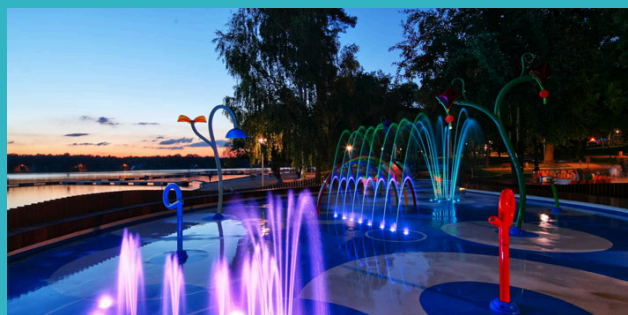

# Splash Pad scores

#1 Water Playland 26%

#4 Water Slide 9%

#5 Modern Splasher 9%

#6 Water Cannons 9%

#2 Night Fountains 21%

#7 Interactive Water Pedals 7%

#8 Timed Sprinklers 4%

#9 Rain Tunnel 3%

#3 Giant Bucket Splasher 11%

#10 Interactive Cascade 1%

#11 Spray Spinner .5%

#12 Water Paths .2%